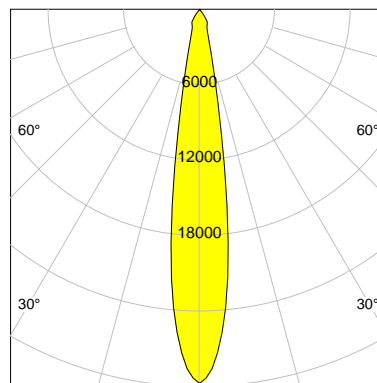

REFLECTOR

Technology	ULTRA
Material	Miro 8 Silver
FWHM	16°
FWTM	32°