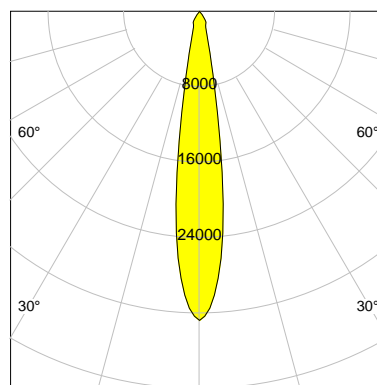

REFLECTOR

Technology	ULTRA
Material	Miro 8 Silver
FWHM	16°
FWTM	32°