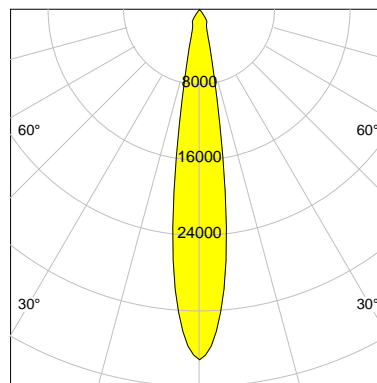

REFLECTOR

Technology	ULTRA
Material	Miro 8 Silver
FWHM	16°
FWTM	32°