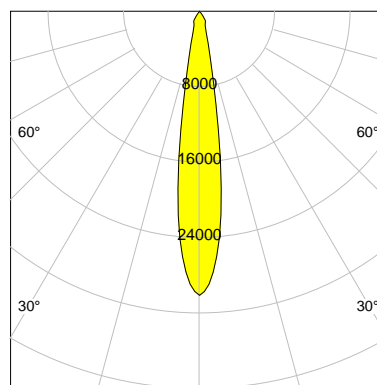

REFLECTOR

Technology	ULTRA
Material	Miro 8 Silver
FWHM	16°
FWTM	32°