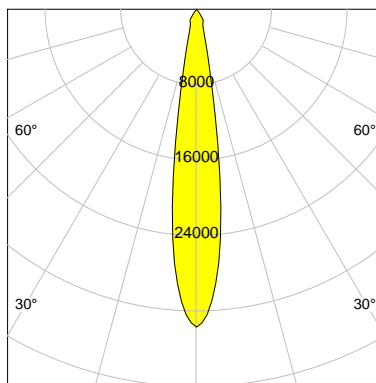

REFLECTOR

Technology	ULTRA
Material	Miro 8 Silver
FWHM	16°
FWTM	32°