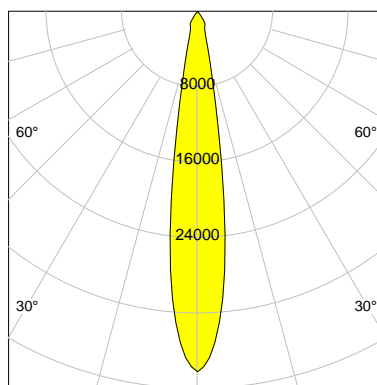

REFLECTOR

Technology	ULTRA
Material	Miro 8 Silver
FWHM	16°
FWTM	32°