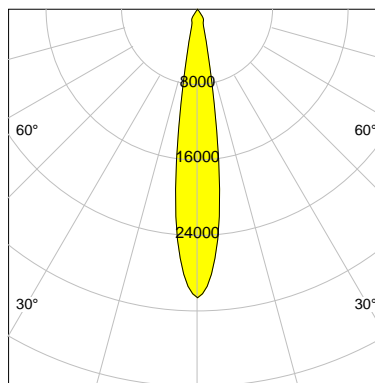

REFLECTOR

Technology	ULTRA
Material	Miro 8 Silver
FWHM	16°
FWTM	32°