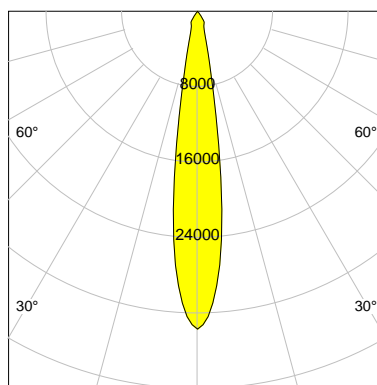

REFLECTOR

Technology	ULTRA
Material	Miro 8 Silver
FWHM	16°
FWTM	32°