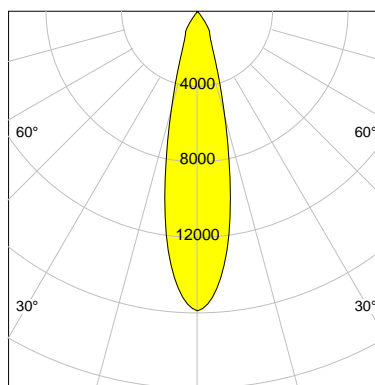

DESCRIPTION

Type	Track Spotlight
Article-number	141564L10278
Colour	black
Energy Consumption	31.1 W
Efficiency	130 lm/W
Luminous Flux	4035 lm
Current (sec)	800 mA
Protection Class	IP 20
Energy-Label	D
Cooling	Passive

LED

Color Temperature	3000K
Color Rendering	CRI 82
LES	15
Color Tolerance	3-Step McAdam
Planckian Curve	BBBL
Spectrum	Premium White G7
Photobiological safety	RG2

ELECTRICAL

Power Supply	220-240, 50-60Hz
Safety Class	2
Startup Time	< 1s
Overload- / Shortcircuit Protection	
Wiring / Adapter	3-Phase Adapter
Max Luminaires MCB	B16A 27 pcs
Tracks	Global Stucchi Eutrac

Control

Control	On/Off
---------	--------

REFLECTOR

Technology	ULTRA
Material	Miro 4 Silver
FWHM	24°
FWTM	51°

I-max : 15867 cd *

UGR : 19.2 (4H/8H - 70/50/20)

H/m	D/m	E _{max} /lx/klm *
1.0	0.4	3932
2.0	0.9	983
3.0	1.3	437
4.0	1.7	246