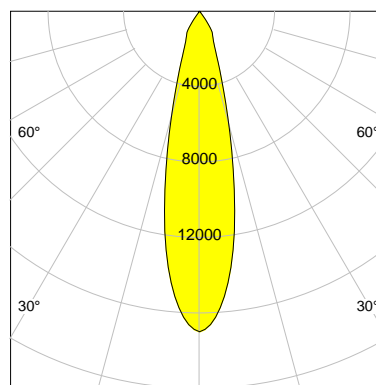

REFLECTOR

Technology	ULTRA
Material	Miro 4 Silver
FWHM	24°
FWTM	51°