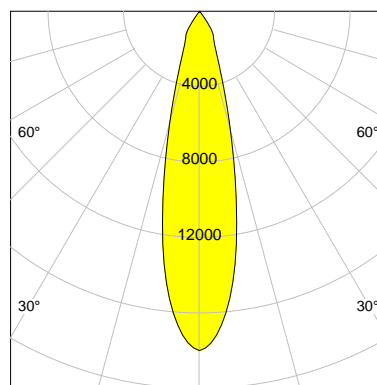

DESCRIPTION

Type	Track Spotlight
Article-number	141564L10299
Colour	white
Energy Consumption	35.4 W
Efficiency	129 lm/W
Luminous Flux	4571 lm
Current (sec)	900 mA
Protection Class	IP 20
Energy-Label	D
Cooling	Passive

LED

Color Temperature	3000K
Color Rendering	CRI 90
LES	15
Color Tolerance	2-Step McAdam
Planckian Curve	BBBL
Spectrum	Premium White G7 HE+
Photobiological safety	RG1

ELECTRICAL

Power Supply	220-240, 50-60Hz
Safety Class	2
Startup Time	< 1s
Overload- / Shortcircuit Protection	
Wiring / Adapter	3-Phase Adapter
Max Luminaires MCB	B16A 27 pcs
Tracks	Global Stucchi Eutrac

Control

Control	On/Off
---------	--------

REFLECTOR

Technology	ULTRA
Material	Miro 4 Silver
FWHM	24°
FWTM	51°

I-max : 17975 cd *

UGR : 19.7 (4H/8H - 70/50/20)

H/m	D/m	E _{max} /lx/klm *
1.0	0.4	3932
2.0	0.9	983
3.0	1.3	437
4.0	1.7	246