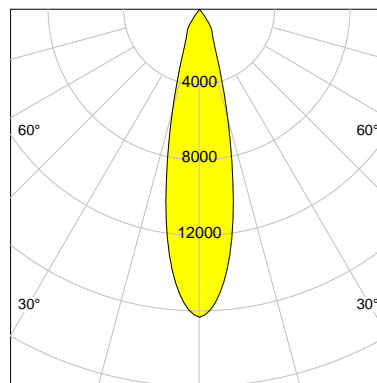

REFLECTOR

Technology	ULTRA
Material	Miro 4 Silver
FWHM	24°
FWTM	51°