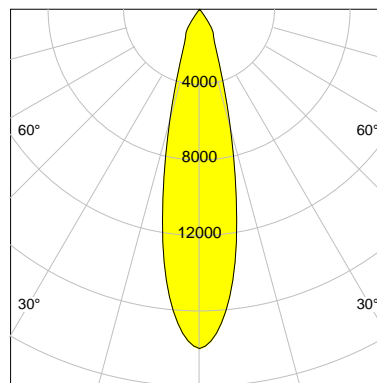

REFLECTOR

Technology	ULTRA
Material	Miro 4 Silver
FWHM	24°
FWTM	51°