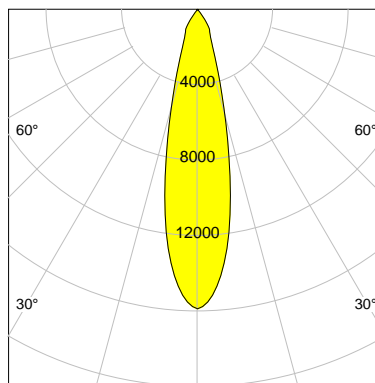

DESCRIPTION

Type	Track Spotlight
Article-number	141564L10318
Colour	white
Energy Consumption	31.1 W
Efficiency	130 lm/W
Luminous Flux	4035 lm
Current (sec)	800 mA
Protection Class	IP 20
Energy-Label	D
Cooling	Passive

LED

Color Temperature	3000K
Color Rendering	CRI 82
LES	15
Color Tolerance	3-Step McAdam
Planckian Curve	BBBL
Spectrum	Premium White G7
Photobiological safety	RG2

ELECTRICAL

Power Supply	220-240, 50-60Hz
Safety Class	2
Startup Time	< 1s
Overload- / Shortcircuit Protection	
Wiring / Adapter	3-Phase Adapter
Max Luminaires MCB	B16A 27 pcs
Tracks	Global Stucchi Eutrac

Control

Control	On/Off
---------	--------

REFLECTOR

Technology	ULTRA
Material	Miro 4 Silver
FWHM	24°
FWTM	51°

I-max : 15867 cd *

UGR : 19.2 (4H/8H - 70/50/20)

H/m	D/m	E _{max} /lx/klm *
1.0	0.4	3932
2.0	0.9	983
3.0	1.3	437
4.0	1.7	246