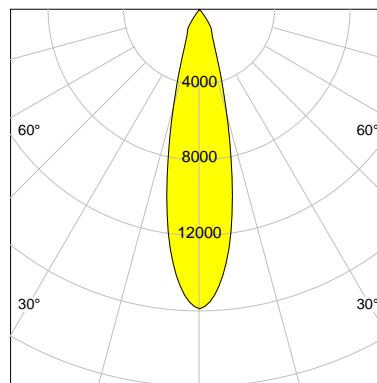

REFLECTOR

Technology	ULTRA
Material	Miro 4 Silver
FWHM	24°
FWTM	51°