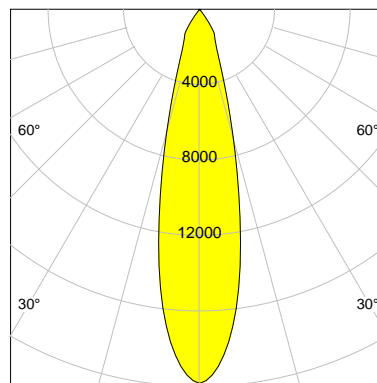

REFLECTOR

Technology	ULTRA
Material	Miro 4 Silver
FWHM	24°
FWTM	51°