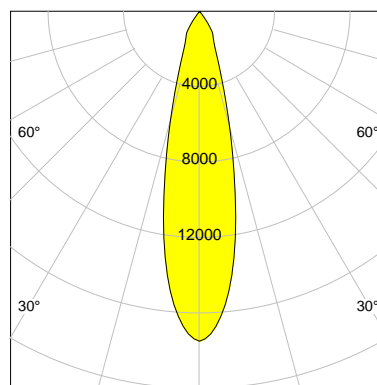

REFLECTOR

Technology	ULTRA
Material	Miro 4 Silver
FWHM	24°
FWTM	51°