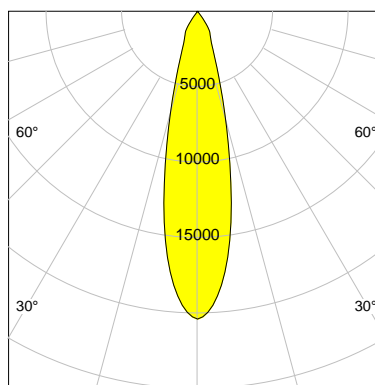

REFLECTOR

Technology	ULTRA
Material	Miro 4 Silver
FWHM	24°
FWTM	51°