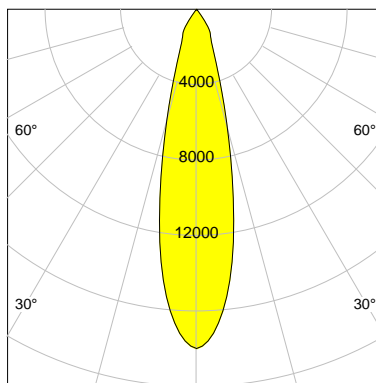

REFLECTOR

Technology	ULTRA
Material	Miro 4 Silver
FWHM	24°
FWTM	51°