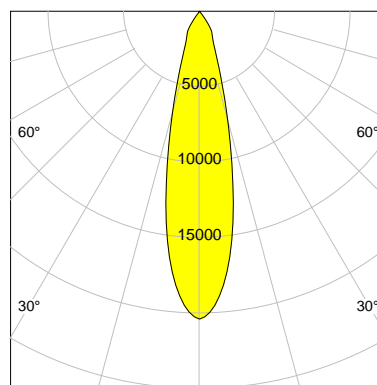

REFLECTOR

Technology	ULTRA
Material	Miro 4 Silver
FWHM	24°
FWTM	51°