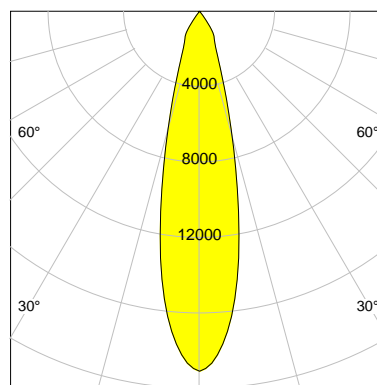

REFLECTOR

Technology	ULTRA
Material	Miro 4 Silver
FWHM	24°
FWTM	51°