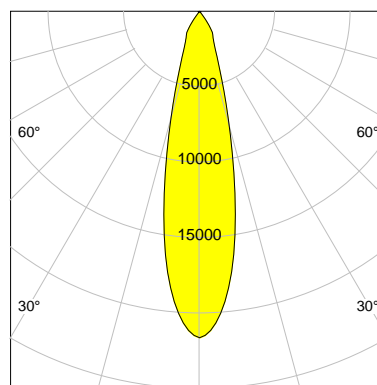

REFLECTOR

Technology	ULTRA
Material	Miro 4 Silver
FWHM	24°
FWTM	51°