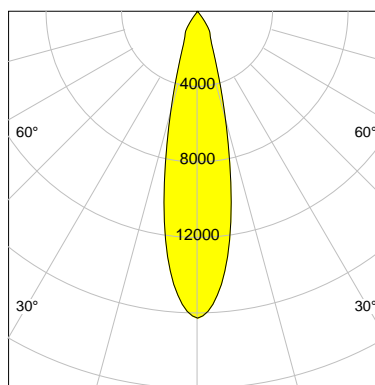

REFLECTOR

Technology	ULTRA
Material	Miro 4 Silver
FWHM	24°
FWTM	51°