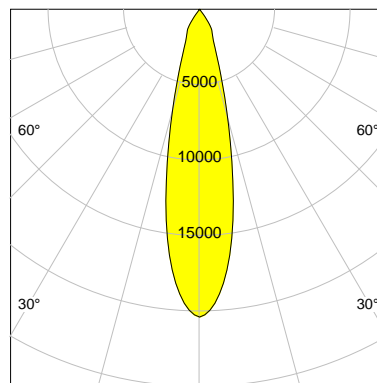

DESCRIPTION

Type	Track Spotlight
Article-number	141564L10404
Colour	silver
Energy Consumption	42.0 W
Efficiency	123 lm/W
Luminous Flux	5184 lm
Current (sec)	1050 mA
Protection Class	IP 20
Energy-Label	D
Cooling	Passive

LED

Color Temperature	3000K
Color Rendering	CRI 90
LES	15
Color Tolerance	2-Step McAdam
Planckian Curve	BBBL
Spectrum	Premium White G7 HE+
Photobiological safety	RG1

ELECTRICAL

Power Supply	220-240, 50-60Hz
Safety Class	2
Startup Time	< 1s
Overload- / Shortcircuit Protection	
Wiring / Adapter	3-Phase Adapter
Max Luminaires MCB	B16A 27 pcs
Tracks	Global Stucchi Eutrac

Control

Control	On/Off
---------	--------

REFLECTOR

Technology	ULTRA
Material	Miro 4 Silver
FWHM	24°
FWTM	51°

I-max : 20386 cd *

UGR : 20.1 (4H/8H - 70/50/20)

H/m	D/m	E _{max} /lx/klm *
1.0	0.4	3932
2.0	0.9	983
3.0	1.3	437
4.0	1.7	246