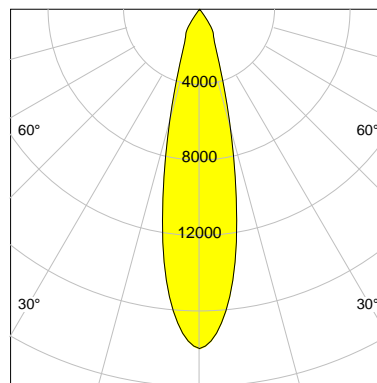

DESCRIPTION

Type	Track Spotlight
Article-number	141564L10406
Colour	black
Energy Consumption	35.4 W
Efficiency	129 lm/W
Luminous Flux	4571 lm
Current (sec)	900 mA
Protection Class	IP 20
Energy-Label	D
Cooling	Passive

LED

Color Temperature	3000K
Color Rendering	CRI 90
LES	15
Color Tolerance	2-Step McAdam
Planckian Curve	BBBL
Spectrum	Premium White G7 HE+
Photobiological safety	RG1

ELECTRICAL

Power Supply	220-240, 50-60Hz
Safety Class	2
Startup Time	< 1s
Overload- / Shortcircuit Protection	
Wiring / Adapter	3-Phase Adapter
Max Luminaires MCB	B16A 27 pcs
Tracks	Global Stucchi Eutrac

Control

Control	On/Off
---------	--------

REFLECTOR

Technology	ULTRA
Material	Miro 4 Silver
FWHM	24°
FWTM	51°

I-max : 17975 cd *

UGR : 19.7 (4H/8H - 70/50/20)

H/m	D/m	E _{max} /lx/klm *
1.0	0.4	3932
2.0	0.9	983
3.0	1.3	437
4.0	1.7	246