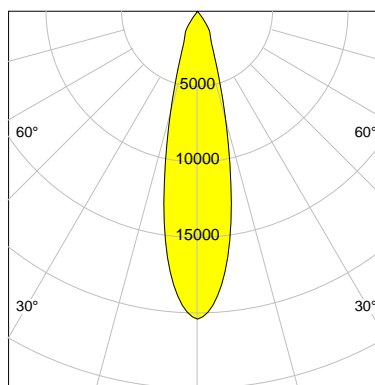

DESCRIPTION

Type	Track Spotlight
Article-number	141564L10407
Colour	black
Energy Consumption	42.0 W
Efficiency	123 lm/W
Luminous Flux	5184 lm
Current (sec)	1050 mA
Protection Class	IP 20
Energy-Label	D
Cooling	Passive

LED

Color Temperature	3000K
Color Rendering	CRI 90
LES	15
Color Tolerance	2-Step McAdam
Planckian Curve	BBBL
Spectrum	Premium White G7 HE+
Photobiological safety	RG1

ELECTRICAL

Power Supply	220-240, 50-60Hz
Safety Class	2
Startup Time	< 1s
Overload- / Shortcircuit Protection	
Wiring / Adapter	3-Phase Adapter
Max Luminaires MCB	B16A 27 pcs
Tracks	Global Stucchi Eutrac

Control

Control	On/Off
---------	--------

REFLECTOR

Technology	ULTRA
Material	Miro 4 Silver
FWHM	24°
FWTM	51°

I-max : 20386 cd *

UGR : 20.1 (4H/8H - 70/50/20)

H/m	D/m	E _{max} /lx/klm *
1.0	0.4	3932
2.0	0.9	983
3.0	1.3	437
4.0	1.7	246