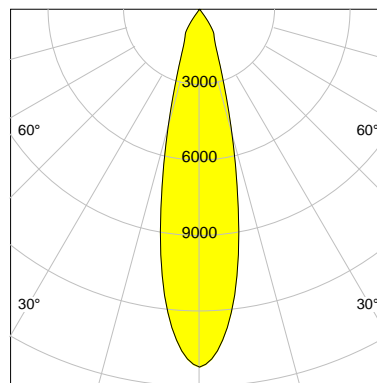

DESCRIPTION

Type	Track Spotlight
Article-number	141564L10408
Colour	white
Energy Consumption	31.1 W
Efficiency	116 lm/W
Luminous Flux	3615 lm
Current (sec)	800 mA
Protection Class	IP 20
Energy-Label	D
Cooling	Passive

LED

Color Temperature	3000K
Color Rendering	CRI 92
LES	15
Color Tolerance	3-Step McAdam
Planckian Curve	BBBL
Spectrum	Premium White G7
Photobiological safety	RG2

ELECTRICAL

Power Supply	220-240, 50-60Hz
Safety Class	2
Startup Time	< 1s
Overload- / Shortcircuit Protection	
Wiring / Adapter	3-Phase Adapter
Max Luminaires MCB	B16A 27 pcs
Tracks	Global Stucchi Eutrac

Control

Control	On/Off
---------	--------

REFLECTOR

Technology	ULTRA
Material	Miro 4 Silver
FWHM	24°
FWTM	51°

I-max : 14216 cd *

UGR : 18.8 (4H/8H - 70/50/20)

H/m	D/m	E _{max} /lx/klm *
1.0	0.4	3932
2.0	0.9	983
3.0	1.3	437
4.0	1.7	246