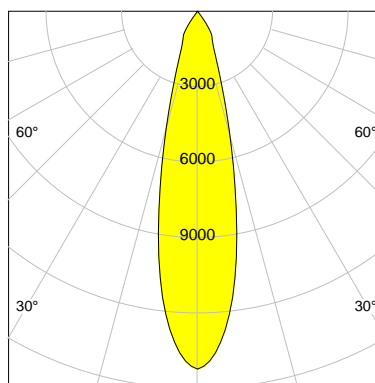

REFLECTOR

Technology	ULTRA
Material	Miro 4 Silver
FWHM	24°
FWTM	51°