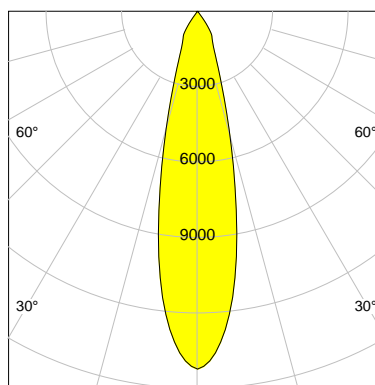

REFLECTOR

Technology	ULTRA
Material	Miro 4 Silver
FWHM	24°
FWTM	51°