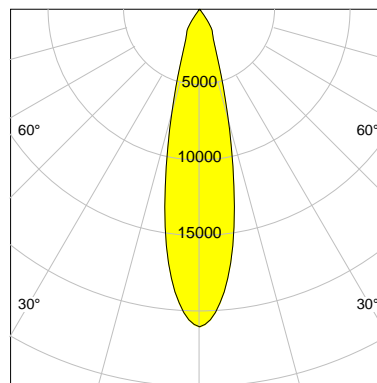

DESCRIPTION

Type	Track Spotlight
Article-number	141564L10418
Colour	silver
Energy Consumption	42.0 W
Efficiency	127 lm/W
Luminous Flux	5348 lm
Current (sec)	1050 mA
Protection Class	IP 20
Energy-Label	D
Cooling	Passive

LED

Color Temperature	3500K
Color Rendering	CRI 90
LES	15
Color Tolerance	2-Step McAdam
Planckian Curve	BBBL
Spectrum	Premium White G7 HE+
Photobiological safety	RG1

ELECTRICAL

Power Supply	220-240, 50-60Hz
Safety Class	2
Startup Time	< 1s
Overload- / Shortcircuit Protection	
Wiring / Adapter	3-Phase Adapter
Max Luminaires MCB	B16A 27 pcs
Tracks	Global Stucchi Eutrac

Control

Control	On/Off
---------	--------

REFLECTOR

Technology	ULTRA
Material	Miro 4 Silver
FWHM	24°
FWTM	51°

I-max : 21031 cd *

UGR : 20.2 (4H/8H - 70/50/20)

H/m	D/m	E _{max} /lx/klm *
1.0	0.4	3932
2.0	0.9	983
3.0	1.3	437
4.0	1.7	246