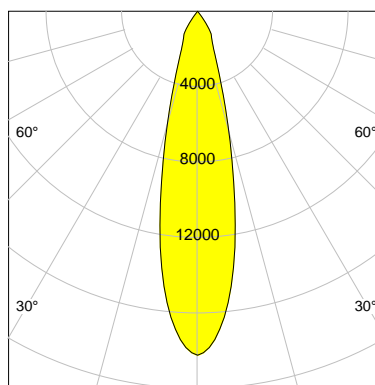

REFLECTOR

Technology	ULTRA
Material	Miro 4 Silver
FWHM	24°
FWTM	51°