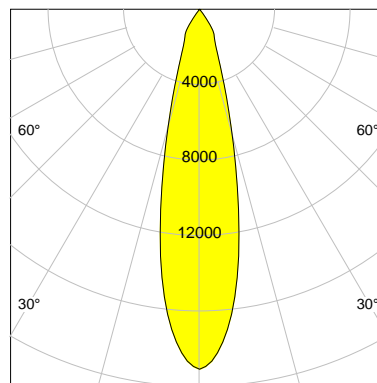

REFLECTOR

Technology	ULTRA
Material	Miro 4 Silver
FWHM	24°
FWTM	51°