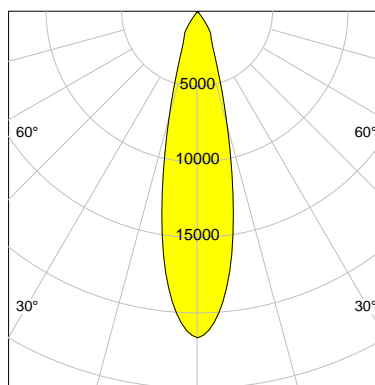

DESCRIPTION

Type	Track Spotlight
Article-number	141564L10438
Colour	silver
Energy Consumption	42.0 W
Efficiency	131 lm/W
Luminous Flux	5499 lm
Current (sec)	1050 mA
Protection Class	IP 20
Energy-Label	D
Cooling	Passive

LED

Color Temperature	4000K
Color Rendering	CRI 90
LES	15
Color Tolerance	2-Step McAdam
Planckian Curve	BBBL
Spectrum	Premium White G7 HE+
Photobiological safety	RG1

ELECTRICAL

Power Supply	220-240, 50-60Hz
Safety Class	2
Startup Time	< 1s
Overload- / Shortcircuit Protection	
Wiring / Adapter	3-Phase Adapter
Max Luminaires MCB	B16A 27 pcs
Tracks	Global Stucchi Eutrac

Control

Control	On/Off
---------	--------

REFLECTOR

Technology	ULTRA
Material	Miro 4 Silver
FWHM	24°
FWTM	51°

I-max : 21624 cd *

UGR : 20.3 (4H/8H - 70/50/20)

H/m	D/m	E _{max} /lx/klm *
1.0	0.4	3932
2.0	0.9	983
3.0	1.3	437
4.0	1.7	246