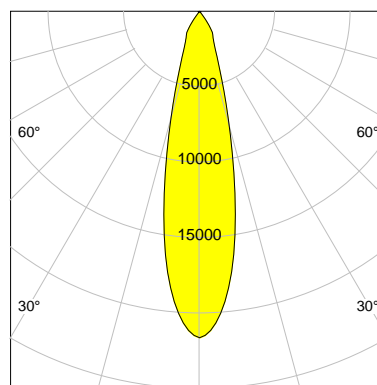

DESCRIPTION

Type	Track Spotlight
Article-number	141564L10441
Colour	black
Energy Consumption	42.0 W
Efficiency	131 lm/W
Luminous Flux	5499 lm
Current (sec)	1050 mA
Protection Class	IP 20
Energy-Label	D
Cooling	Passive

LED

Color Temperature	4000K
Color Rendering	CRI 90
LES	15
Color Tolerance	2-Step McAdam
Planckian Curve	BBBL
Spectrum	Premium White G7 HE+
Photobiological safety	RG1

ELECTRICAL

Power Supply	220-240, 50-60Hz
Safety Class	2
Startup Time	< 1s
Overload- / Shortcircuit Protection	
Wiring / Adapter	3-Phase Adapter
Max Luminaires MCB	B16A 27 pcs
Tracks	Global Stucchi Eutrac

Control

Control	On/Off
---------	--------

REFLECTOR

Technology	ULTRA
Material	Miro 4 Silver
FWHM	24°
FWTM	51°

I-max : 21624 cd *

UGR : 20.3 (4H/8H - 70/50/20)

H/m	D/m	E _{max} /lx/klm *
1.0	0.4	3932
2.0	0.9	983
3.0	1.3	437
4.0	1.7	246