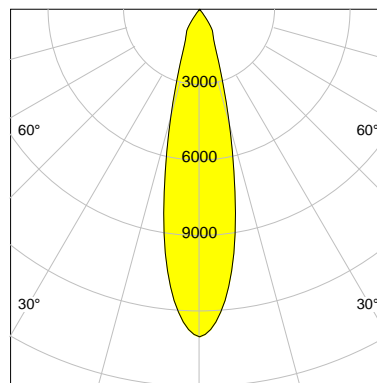

REFLECTOR

Technology	ULTRA
Material	Miro 4 Silver
FWHM	24°
FWTM	51°