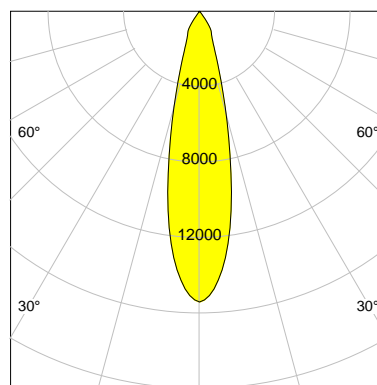

DESCRIPTION

Type	Track Spotlight
Article-number	141564L10458
Colour	white
Energy Consumption	31.1 W
Efficiency	126 lm/W
Luminous Flux	3917 lm
Current (sec)	800 mA
Protection Class	IP 20
Energy-Label	D
Cooling	Passive

LED

Color Temperature	2700K
Color Rendering	CRI 90
LES	15
Color Tolerance	2-Step McAdam
Planckian Curve	BBL
Spectrum	Warm White G7 HE+
Photobiological safety	RG1

ELECTRICAL

Power Supply	220-240, 50-60Hz
Safety Class	2
Startup Time	< 1s
Overload- / Shortcircuit Protection	
Wiring / Adapter	3-Phase Adapter
Max Luminaires MCB	B16A 27 pcs
Tracks	Global Stucchi Eutrac

Control

Control	On/Off
---------	--------

REFLECTOR

Technology	ULTRA
Material	Miro 4 Silver
FWHM	24°
FWTM	51°

I-max : 15403 cd *

UGR : 19.1 (4H/8H - 70/50/20)

H/m	D/m	E _{max} /lx/klm *
1.0	0.4	3932
2.0	0.9	983
3.0	1.3	437
4.0	1.7	246