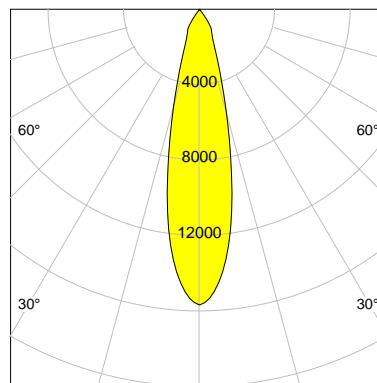

REFLECTOR

Technology	ULTRA
Material	Miro 4 Silver
FWHM	24°
FWTM	51°