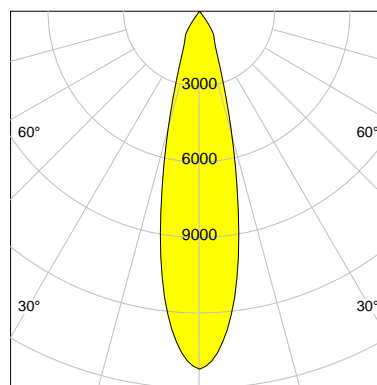

REFLECTOR

Technology	ULTRA
Material	Miro 4 Silver
FWHM	24°
FWTM	51°