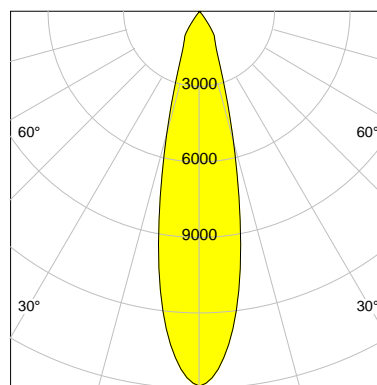

DESCRIPTION

Type	Track Spotlight
Article-number	141564L10478
Colour	white
Energy Consumption	35.4 W
Efficiency	107 lm/W
Luminous Flux	3787 lm
Current (sec)	900 mA
Protection Class	IP 20
Energy-Label	E
Cooling	Passive

LED

Color Temperature	3000K
Color Rendering	CRI 92
LES	15
Color Tolerance	3-Step McAdam
Planckian Curve	BBBL
Spectrum	Premium White G7
Photobiological safety	RG2

ELECTRICAL

Power Supply	220-240, 50-60Hz
Safety Class	2
Startup Time	< 1s
Overload- / Shortcircuit Protection	
Wiring / Adapter	3-Phase Adapter
Max Luminaires MCB	B16A 27 pcs
Tracks	Global Stucchi Eutrac

Control

Control	On/Off
---------	--------

REFLECTOR

Technology	ULTRA
Material	Miro 4 Silver
FWHM	24°
FWTM	51°

I-max : 14892 cd *

UGR : 19.0 (4H/8H - 70/50/20)

H/m	D/m	E _{max} /lx/klm *
1.0	0.4	3932
2.0	0.9	983
3.0	1.3	437
4.0	1.7	246