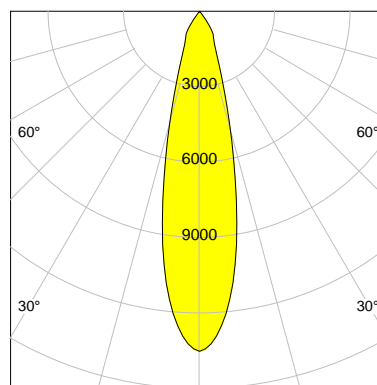

REFLECTOR

Technology	ULTRA
Material	Miro 4 Silver
FWHM	24°
FWTM	51°