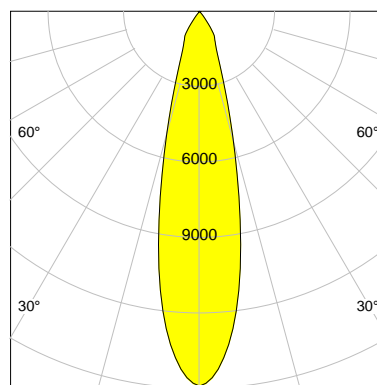

REFLECTOR

Technology	ULTRA
Material	Miro 4 Silver
FWHM	24°
FWTM	51°