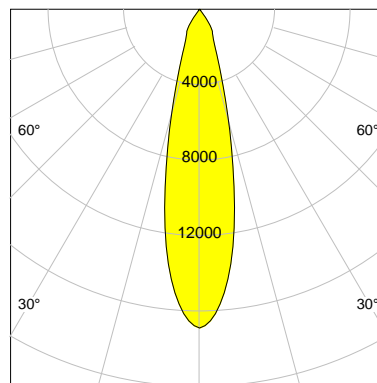

REFLECTOR

Technology	ULTRA
Material	Miro 4 Silver
FWHM	24°
FWTM	51°