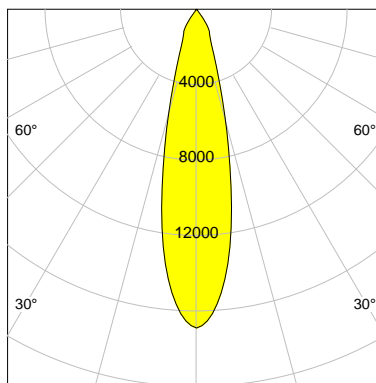

REFLECTOR

Technology	ULTRA
Material	Miro 4 Silver
FWHM	24°
FWTM	51°