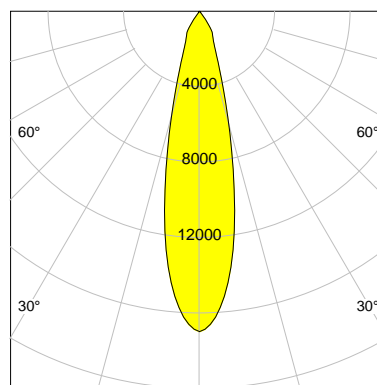

DESCRIPTION

Type	Track Spotlight
Article-number	141564L10491
Colour	white
Energy Consumption	35.4 W
Efficiency	122 lm/W
Luminous Flux	4315 lm
Current (sec)	900 mA
Protection Class	IP 20
Energy-Label	D
Cooling	Passive

LED

Color Temperature	2700K
Color Rendering	CRI 90
LES	15
Color Tolerance	2-Step McAdam
Planckian Curve	BBL
Spectrum	Warm White G7 HE+
Photobiological safety	RG1

ELECTRICAL

Power Supply	220-240, 50-60Hz
Safety Class	2
Startup Time	< 1s
Overload- / Shortcircuit Protection	
Wiring / Adapter	3-Phase Adapter
Max Luminaires MCB	B16A 27 pcs
Tracks	Global Stucchi Eutrac

Control

Control	On/Off
---------	--------

REFLECTOR

Technology	ULTRA
Material	Miro 4 Silver
FWHM	24°
FWTM	51°

I-max : 16968 cd *

UGR : 19.5 (4H/8H - 70/50/20)

H/m	D/m	E _{max} /lx/klm *
1.0	0.4	3932
2.0	0.9	983
3.0	1.3	437
4.0	1.7	246