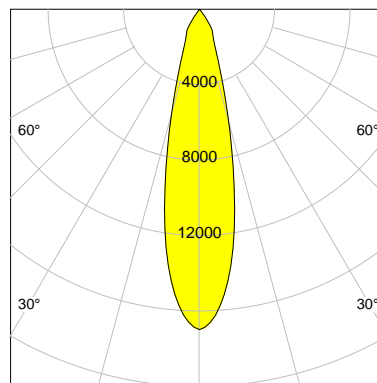

REFLECTOR

Technology	ULTRA
Material	Miro 4 Silver
FWHM	24°
FWTM	51°