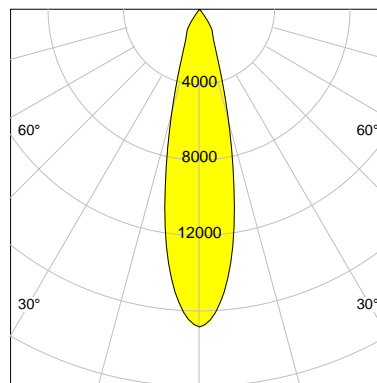

DESCRIPTION

Type	Track Spotlight
Article-number	141564L10509
Colour	white
Energy Consumption	31.1 W
Efficiency	138 lm/W
Luminous Flux	4280 lm
Current (sec)	800 mA
Protection Class	IP 20
Energy-Label	C
Cooling	Passive

LED

Color Temperature	3500K
Color Rendering	CRI 90
LES	15
Color Tolerance	2-Step McAdam
Planckian Curve	BBBL
Spectrum	Premium White G7 HE+
Photobiological safety	RG1

ELECTRICAL

Power Supply	220-240, 50-60Hz
Safety Class	2
Startup Time	< 1s
Overload- / Shortcircuit Protection	
Wiring / Adapter	3-Phase Adapter
Max Luminaires MCB	B16A 27 pcs
Tracks	Global Stucchi Eutrac

Control

Control	On/Off
---------	--------

REFLECTOR

Technology	ULTRA
Material	Miro 4 Silver
FWHM	24°
FWTM	51°

I-max : 16831 cd *

UGR : 19.4 (4H/8H - 70/50/20)

H/m	D/m	E _{max} /lx/klm *
1.0	0.4	3932
2.0	0.9	983
3.0	1.3	437
4.0	1.7	246