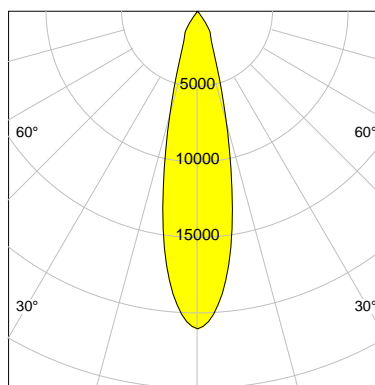

DESCRIPTION

Type	Track Spotlight
Article-number	141564L10511
Colour	white
Energy Consumption	42.0 W
Efficiency	127 lm/W
Luminous Flux	5348 lm
Current (sec)	1050 mA
Protection Class	IP 20
Energy-Label	D
Cooling	Passive

LED

Color Temperature	3500K
Color Rendering	CRI 90
LES	15
Color Tolerance	2-Step McAdam
Planckian Curve	BBBL
Spectrum	Premium White G7 HE+
Photobiological safety	RG1

ELECTRICAL

Power Supply	220-240, 50-60Hz
Safety Class	2
Startup Time	< 1s
Overload- / Shortcircuit Protection	
Wiring / Adapter	3-Phase Adapter
Max Luminaires MCB	B16A 27 pcs
Tracks	Global Stucchi Eutrac

Control

Control	On/Off
---------	--------

REFLECTOR

Technology	ULTRA
Material	Miro 4 Silver
FWHM	24°
FWTM	51°

I-max : 21031 cd *

UGR : 20.2 (4H/8H - 70/50/20)

H/m	D/m	E _{max} /lx/klm *
1.0	0.4	3932
2.0	0.9	983
3.0	1.3	437
4.0	1.7	246