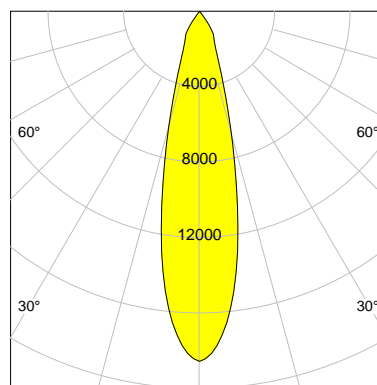

REFLECTOR

Technology	ULTRA
Material	Miro 4 Silver
FWHM	24°
FWTM	51°