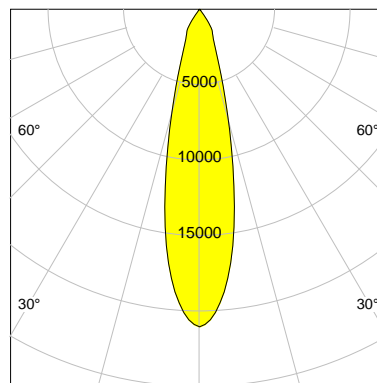

REFLECTOR

Technology	ULTRA
Material	Miro 4 Silver
FWHM	24°
FWTM	51°