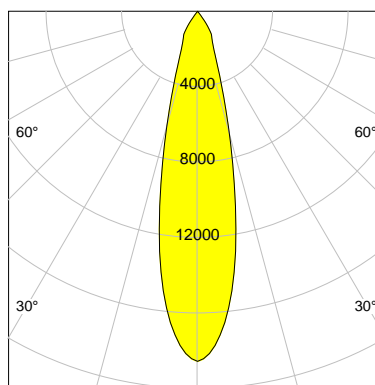

REFLECTOR

Technology	ULTRA
Material	Miro 4 Silver
FWHM	24°
FWTM	51°